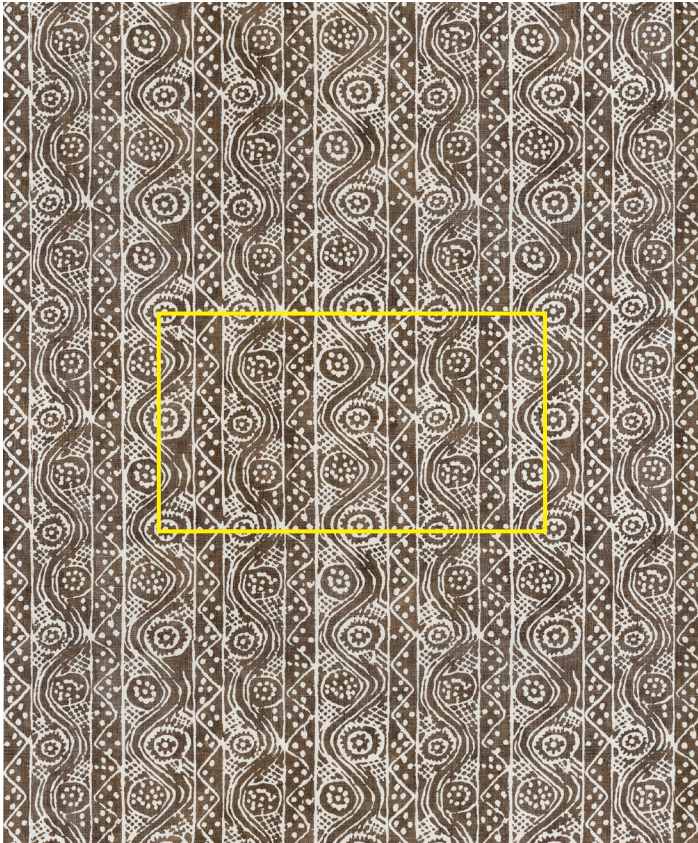

namaysamay

Roerich Walnut | ROE-01-C

Design	Roerich
Colour	Walnut
Code	ROE-01-C
Composition	100% Linen
Width	124cm / 51in
Repeat	42cm (h) 23.5cm (v) 16.5in (h) 9.25in (v)
Weight	286g/sqm
Notes

Roerich Walnut | ROE-01-C